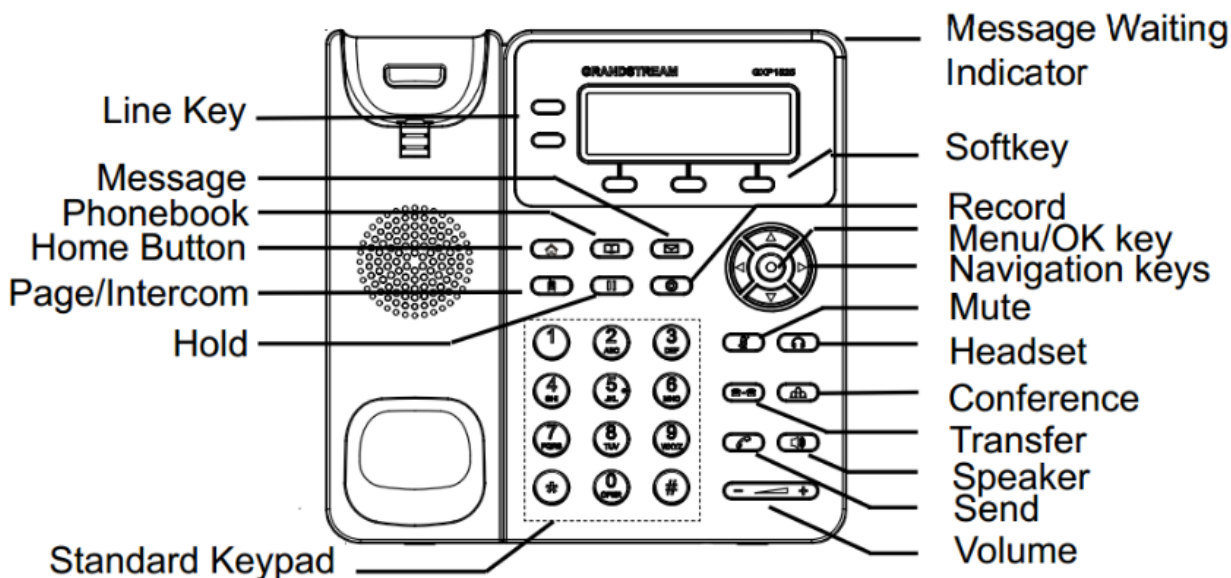

# Περιγραφή πλήκτρων συσκευής Grandstream GXP1625

Figure 5: GXP16xx Front View (GXP162x as example)

<p><b>LINE Key</b></p>	<p>Switch between line 1 and line 2.  <b>Solid Green:</b> Calling, Talking.  <b>Flash Green:</b> Call on hold.  <b>Flash Red:</b> Incoming call.</p>
<p><b>Softkeys</b></p>	<p>The softkeys are context sensitive and will change depending on the status of the phone.</p>
	<p><b>Messages.</b>                  Press to view messages.</p>
	<p><b>Phonebook.</b>                  Press to view Contacts.</p>
	<p><b>Home.</b>                  Press to go to idle screen, when stay in submenu.</p>
	<p><b>Page/Intercom.</b>                  If the intercom number has set, call this number directly.                  If the intercom number has not set, press this key will have no effect.</p>
	<p><b>Hold.</b> Place active call on hold or resume the call on hold.</p>