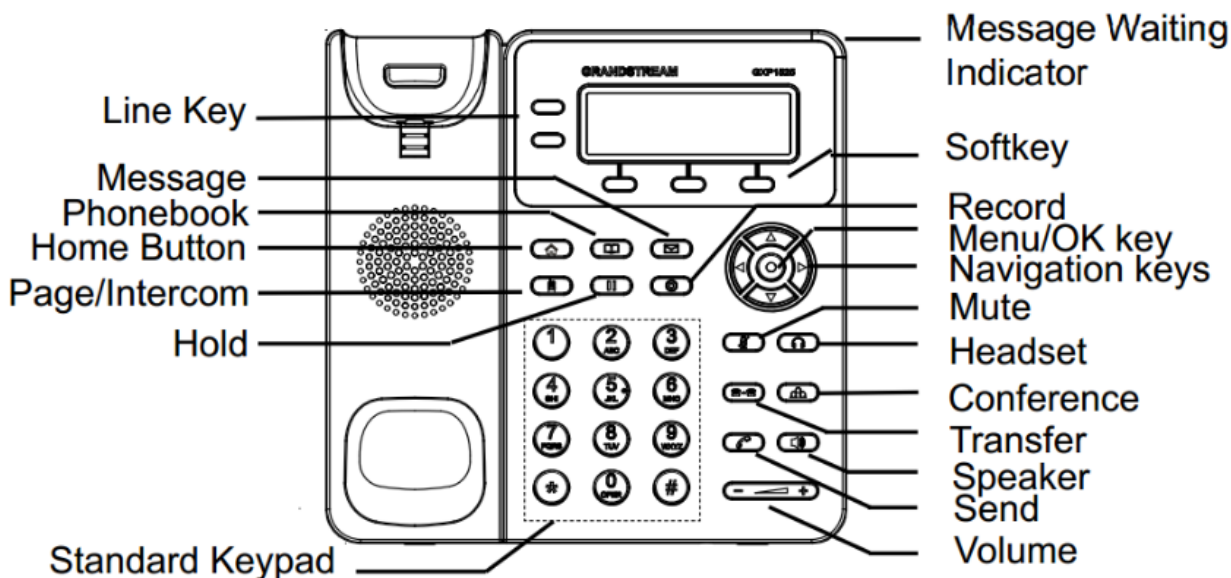

Περιγραφή πλήκτρων συσκευής Grandstream GXP1625

Figure 5: GXP16xx Front View (GXP162x as example)

<p>LINE Key</p>	<p>Switch between line 1 and line 2.</p> <p>Solid Green: Calling, Talking.</p> <p>Flash Green: Call on hold.</p> <p>Flash Red: Incoming call.</p>
<p>Softkeys</p>	<p>The softkeys are context sensitive and will change depending on the status of the phone.</p>
	<p>Messages.</p> <p>Press to view messages.</p>
	<p>Phonebook.</p> <p>Press to view Contacts.</p>
	<p>Home.</p> <p>Press to go to idle screen, when stay in submenu.</p>
	<p>Page/Intercom.</p> <p>If the intercom number has set, call this number directly.</p> <p>If the intercom number has not set, press this key will have no effect.</p>
	<p>Hold. Place active call on hold or resume the call on hold.</p>

	<p>Navigation Keys.</p> <p><u>When entered the menu:</u></p> <p>Press the UP/DOWN keys to scroll through menu options.</p> <p>Press the LEFT key to go back to the previous menu.</p> <p>The RIGHT key has no function.</p> <p><u>In Idle:</u></p> <p>Press the UP key to view missed calls.</p> <p>Press the DOWN key to view dialed calls.</p> <p>Press the RIGHT key to view answered calls.</p>
	<p>Menu/OK Key.</p> <p><u>In Idle:</u></p> <p>Press to enter the main menu.</p> <p>Confirm the current selection or the inputted info.</p> <p><u>Off hook:</u></p> <p>Switch between outgoing call and paging call.</p>
	<p>Mute.</p> <p>To mute/unmute an active call.</p> <p><u>When DND is on:</u> Enable/disable DND when the phone is in idle.</p>
	<p>Headset.</p> <p>Press to switch between headset and handset mode in an active call.</p>
	<p>Transfer.</p> <p>Transfer an active call to another number.</p>
	<p>Conference.</p> <p>Establish 3-way conference with other 2 parties.</p>
	<p>Send.</p> <p><u>Send.</u> Enter the digits and then press Send to dial out.</p> <p><u>Redial.</u> Redial when there is a previously dialed call.</p>
	<p>Speaker.</p> <p>Press to switch between speaker and handset mode in an active call.</p>